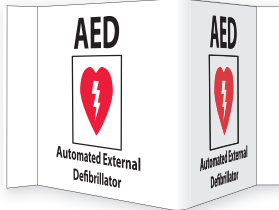

Visi-Signs™

» An alternative to flat signs, Visi-Signs™ stand out from the wall, allowing for viewing from multiple directions.

- Made from durable 3mm thick Ultra White PVC
- Projects from wall at a 45° angle
- Features pre-drilled mounting holes for fast and easy installation
- Excellent fire properties with a UL 94 V-0 flammability rating
- Custom legends available